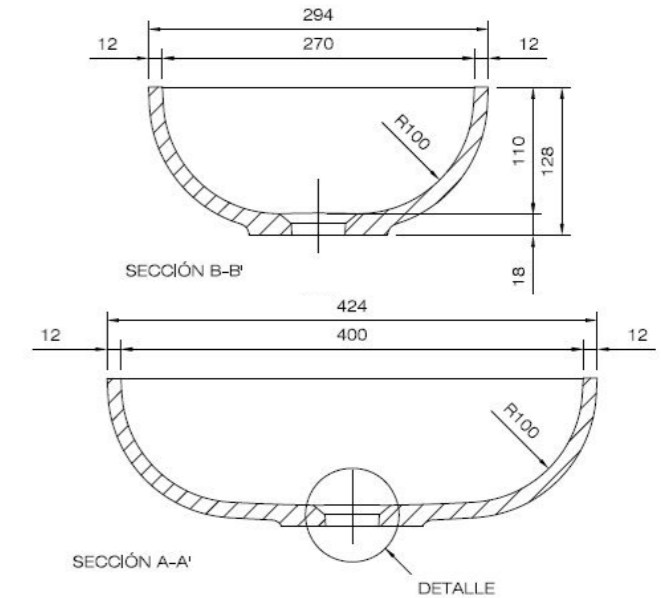

SOFT 2740 SP / 40 x 27 cm