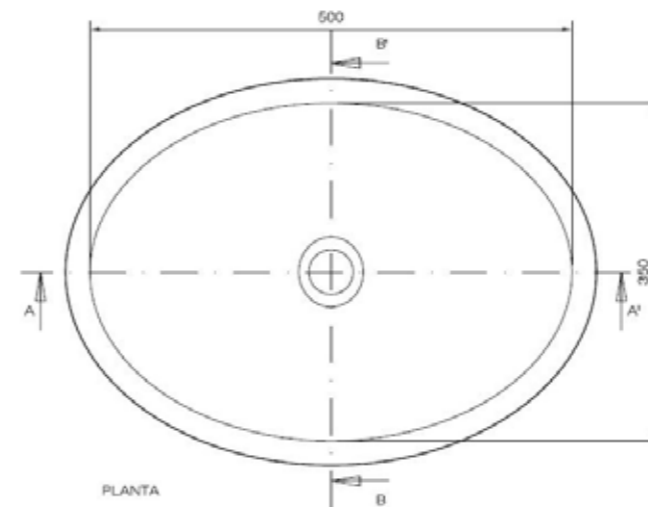

Oval bath bowls. Composed by a total of 6 models. 3 models to integrate (CP) and 3 models over Countertop (SP)

Medidas /Dimensions

40 x 27 cm (CP) - ref. OVAL 2740 CP

45 x 30 cm (CP) - ref. OVAL 3045 CP

35 x 50 cm (CP) - ref. OVAL 3550 CP

LINEA OVAL  
OVAL LINE

OVAL 2740 CP / 40 x 27 cm

OVAL 3045 CP / 45 x 30 cm

OVAL 3550 CP / 35 x 50 cm

Piletas de lavabo de forma ovalada. Compuesta por un total de 6 modelos. 3 modelos con pestaña para integrar (CP) y 3 modelos sobre encimera (SP)

Oval bath bowls. Composed by a total of 6 models. 3 models to integrate (CP) and 3 models over Countertop (SP)

Medidas /Dimensions

40 x 27 cm (SP) - ref. OVAL 2740 SP

45 x 30 cm (SP) - ref. OVAL 3045 SP

35 x 50 cm (SP) - ref. OVAL 3550 SP

LINEA OVAL  
OVAL LINE

OVAL 2740 SP / 40 x 27 cm

OVAL 3045 SP / 45 x 30 cm

OVAL 3550 SP / 50 x 30 cm

Piletas de baño de forma redonda. Compuesta por un total de 6 modelos.  
 3 modelos con pestaña para integrar (CP) y 3 modelos sobre encimera (SP).  
 Round bath bowls. Composed by a total of 6 models. 3 models to integrate (CP) and 3 models over Countertop (SP).