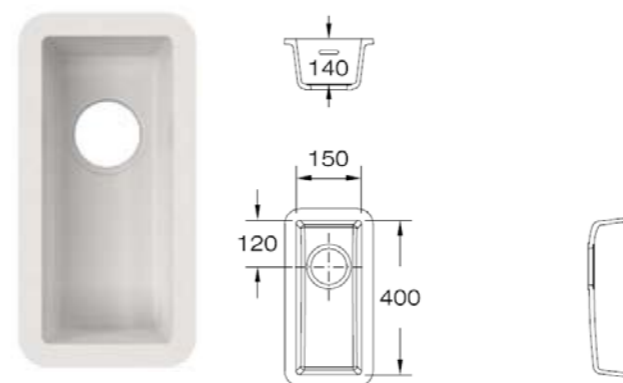

LINEA COCINA CLEAN
CS SERIES

CS 419 / 40 x 19 cm