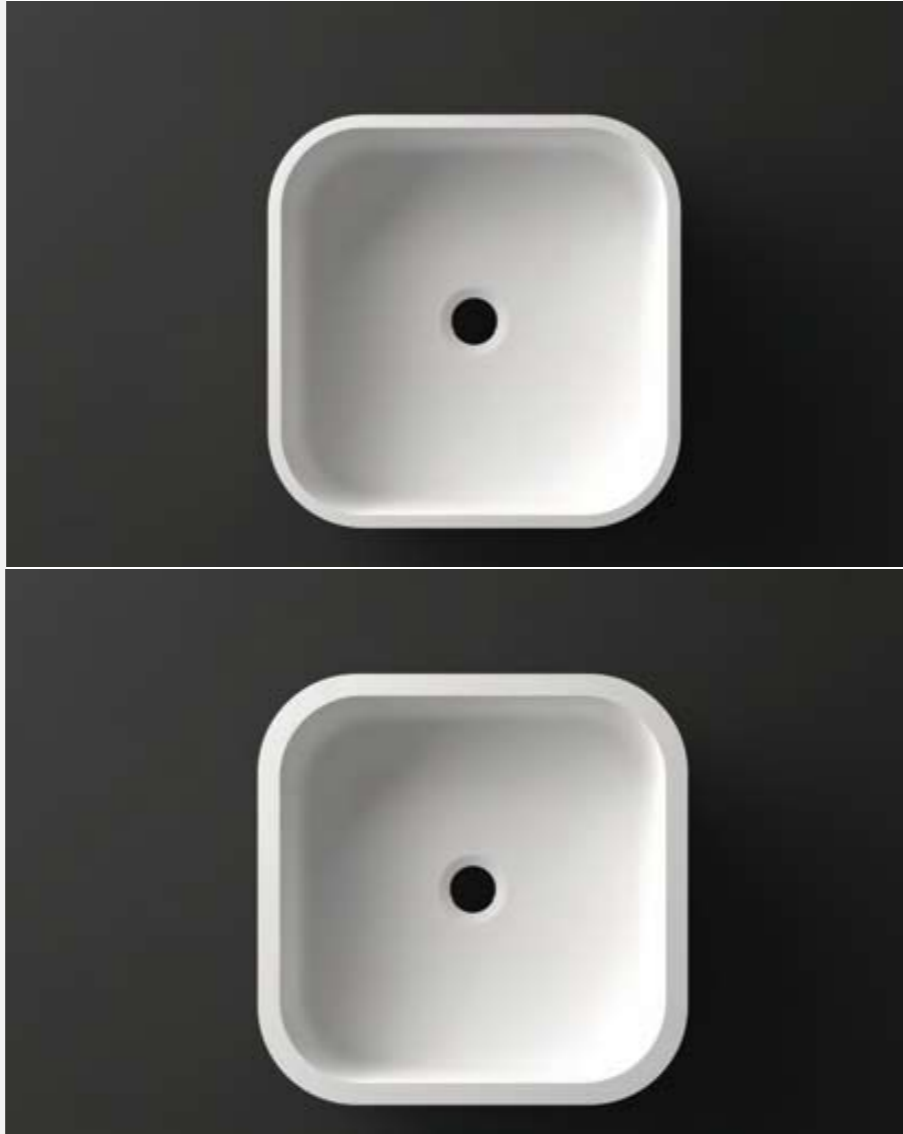

Linea de piletas de lavabo con radio interior de 70 mm. compuesta por 4 modelos. 2 modelos con pestaño para integrar (CP) y 2 modelos sobre encimera (SP)
Line of bath bowls with inner radius of 70 mm. includes 4 models. 2 models to integrate (CP) and 2 models over countertop (SP)

Medidas /Dimensions

35 x 35 cm (SP) - ref. LAKE3535 SP

35 x 50 cm (SP)- ref. LAKE3550 SP