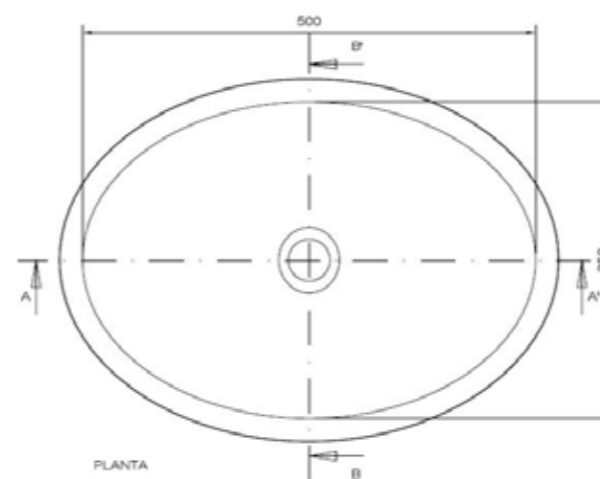

Oval bath bowls. Composed by a total of 6 models. 3 models to integrate (CP) and 3 models over Countertop (SP)

Medidas /Dimensions

40 x 27 cm (CP) - ref. OVAL 2740 CP

45 x 30 cm (CP) - ref. OVAL 3045 CP

35 x 50 cm (CP) - ref. OVAL 3550 CP

Oval bath bowls. Composed by a total of 6 models. 3 models to integrate (CP) and 3 models over Countertop (SP)

Medidas /Dimensions

40 x 27 cm (SP) - ref. OVAL 2740 SP

45 x 30 cm (SP) - ref. OVAL 3045 SP

35 x 50 cm (SP) - ref. OVAL 3550 SP

LINEA OVAL  
OVAL LINE

OVAL 2740 SP / 40 x 27 cm

OVAL 3045 SP / 45 x 30 cm

OVAL 3550 SP / 50 x 30 cm

Piletas de baño de forma redonda. Compuesta por un total de 6 modelos.  
 3 modelos con pestaña para integrar (CP) y 3 modelos sobre encimera (SP).  
 Round bath bowls. Composed by a total of 6 models. 3 models to integrate (CP) and 3 models over Countertop (SP).

**Medidas /Dimensions**

Diametro 27 (CP) - ref. **COIN D27 CP**

Diametro 30 (CP) - ref. **COIN D30 CP**

Diametro 35 (CP) - ref. **COIN D35 CP**

MODELO COIN  
 LINE COIN

**COIN D27 CP / Diámetro 27**

**COIN D30 CP / Diámetro 30 cm**