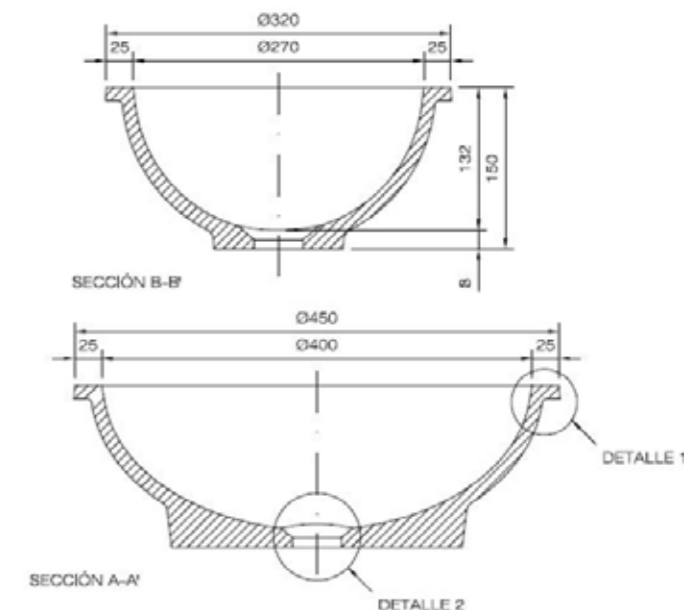

LINEA OVAL  
OVAL LINE

OVAL 2740 CP / 40 x 27 cm

OVAL 3045 CP / 45 x 30 cm

OVAL 3550 CP / 35 x 50 cm

Piletas de lavabo de forma ovalada. Compuesta por un total de 6 modelos. 3 modelos con pestaña para integrar (CP) y 3 modelos sobre encimera (SP)

Oval bath bowls. Composed by a total of 6 models. 3 models to integrate (CP) and 3 models over Countertop (SP)

Medidas /Dimensions

40 x 27 cm (SP) - ref. OVAL 2740 SP

45 x 30 cm (SP) - ref. OVAL 3045 SP

35 x 50 cm (SP) - ref. OVAL 3550 SP

LINEA OVAL  
OVAL LINE

OVAL 2740 SP / 40 x 27 cm

OVAL 3045 SP / 45 x 30 cm

OVAL 3550 SP / 50 x 30 cm

Piletas de baño de forma redonda. Compuesta por un total de 6 modelos.  
 3 modelos con pestaña para integrar (CP) y 3 modelos sobre encimera (SP).  
 Round bath bowls. Composed by a total of 6 models. 3 models to integrate (CP) and 3 models over Countertop (SP).

**Medidas /Dimensions**

Diametro 27 (CP) - ref. **COIN D27 CP**

Diametro 30 (CP) - ref. **COIN D30 CP**

Diametro 35 (CP) - ref. **COIN D35 CP**

MODELO COIN  
 LINE COIN

**COIN D27 CP / Diámetro 27**

**COIN D30 CP / Diámetro 30 cm**