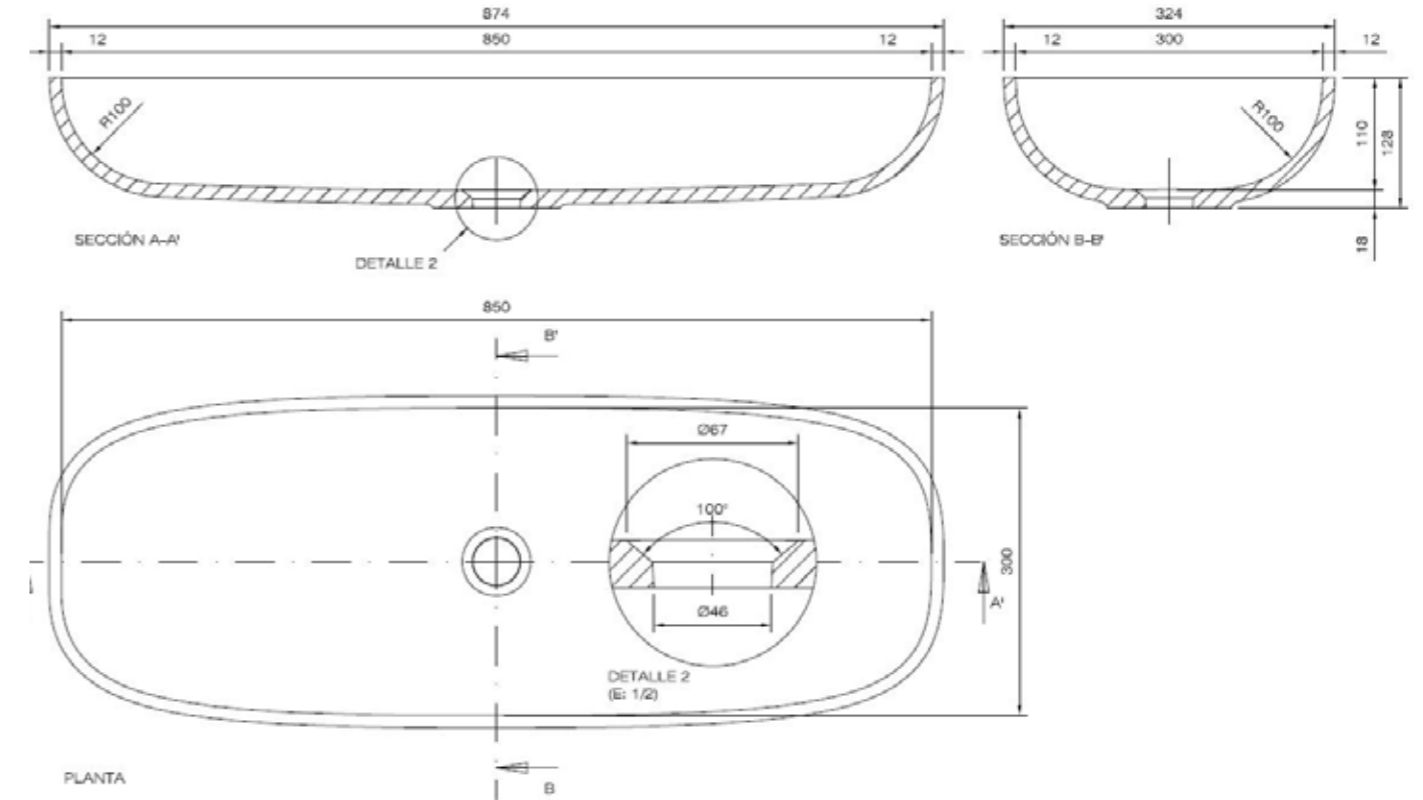

Medidas /Dimensions

85 x 30 cm - ref. **SOFT 3085 SP**

50 x 35 cm - ref. **SOFT 3550 SP**

LINEA BOX R100  
 SOFT LINE (SP)

**SOFT 3085 SP / 85 x 30 cm**

**SOFT 3550 SP / 50 x 35 cm**

Piletas de lavabo de forma ovalada. Compuesta por un total de 6 modelos. 3 modelos con pestaña para integrar (CP) y 3 modelos sobre encimera (SP)

Oval bath bowls. Composed by a total of 6 models. 3 models to integrate (CP) and 3 models over Countertop (SP)

Medidas /Dimensions

40 x 27 cm (CP) - ref. OVAL 2740 CP

45 x 30 cm (CP) - ref. OVAL 3045 CP

35 x 50 cm (CP) - ref. OVAL 3550 CP

Oval bath bowls. Composed by a total of 6 models. 3 models to integrate (CP) and 3 models over Countertop (SP)

Medidas /Dimensions

40 x 27 cm (SP) - ref. OVAL 2740 SP

45 x 30 cm (SP) - ref. OVAL 3045 SP

35 x 50 cm (SP) - ref. OVAL 3550 SP