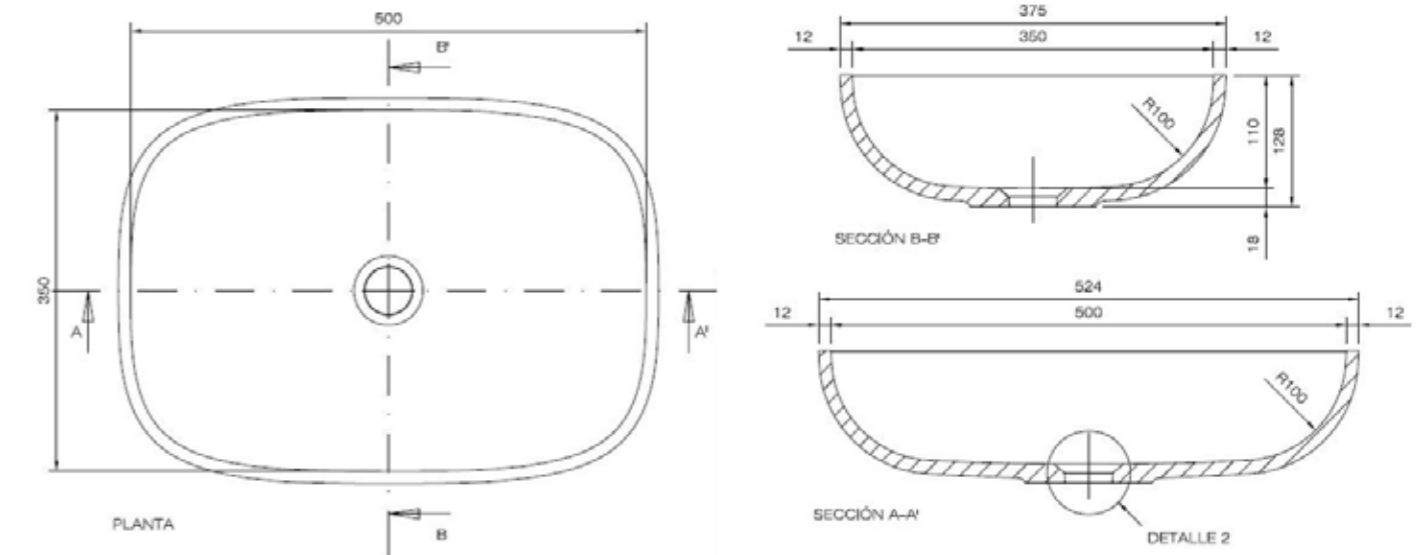

Medidas /Dimensions

85 x 30 cm - ref. **SOFT 3085 SP**

50 x 35 cm - ref. **SOFT 3550 SP**

LINEA BOX R100  
 SOFT LINE (SP)

**SOFT 3085 SP / 85 x 30 cm**

**SOFT 3550 SP / 50 x 35 cm**

Piletas de lavabo de forma ovalada. Compuesta por un total de 6 modelos. 3 modelos con pestaña para integrar (CP) y 3 modelos sobre encimera (SP)

Oval bath bowls. Composed by a total of 6 models. 3 models to integrate (CP) and 3 models over Countertop (SP)

Medidas /Dimensions

40 x 27 cm (CP) - ref. OVAL 2740 CP

45 x 30 cm (CP) - ref. OVAL 3045 CP

35 x 50 cm (CP) - ref. OVAL 3550 CP