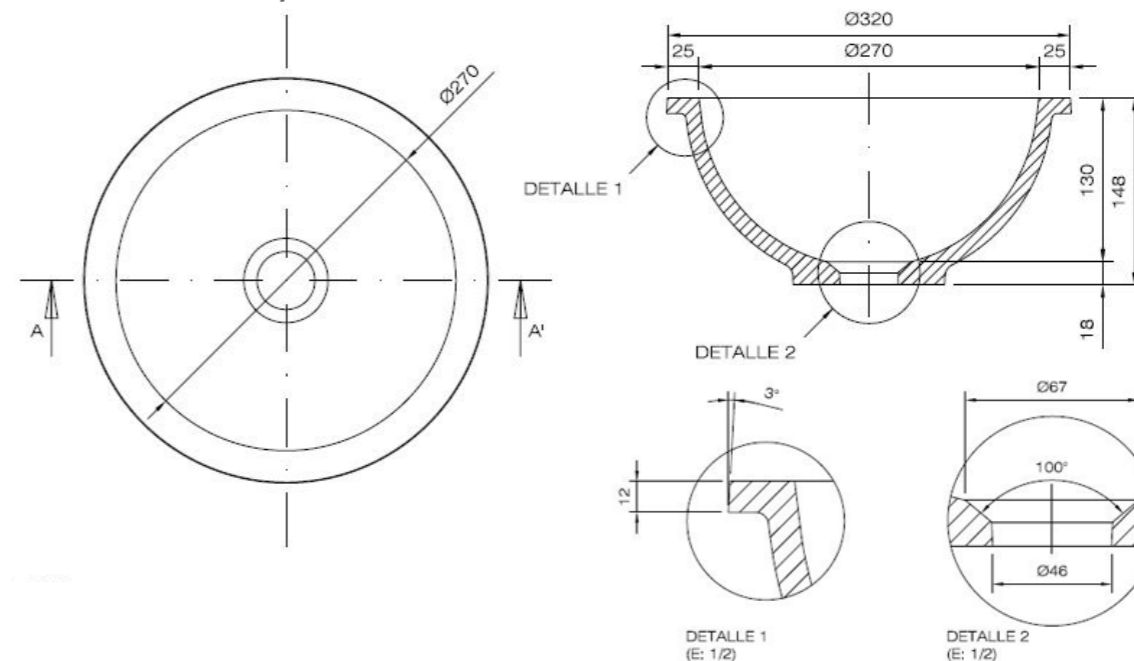

Oval bath bowls. Composed by a total of 6 models. 3 models to integrate (CP) and 3 models over Countertop (SP)

Medidas /Dimensions

40 x 27 cm (SP) - ref. OVAL 2740 SP

45 x 30 cm (SP) - ref. OVAL 3045 SP

35 x 50 cm (SP) - ref. OVAL 3550 SP

LINEA OVAL  
OVAL LINE

OVAL 2740 SP / 40 x 27 cm

OVAL 3045 SP / 45 x 30 cm

OVAL 3550 SP / 50 x 30 cm

Piletas de baño de forma redonda. Compuesta por un total de 6 modelos.  
 3 modelos con pestaña para integrar (CP) y 3 modelos sobre encimera (SP).  
 Round bath bowls. Composed by a total of 6 models. 3 models to integrate (CP) and 3 models over Countertop (SP).

**Medidas /Dimensions**

Diametro 27 (CP) - ref. **COIN D27 CP**

Diametro 30 (CP) - ref. **COIN D30 CP**

Diametro 35 (CP) - ref. **COIN D35 CP**

MODELO COIN  
 LINE COIN

**COIN D27 CP / Diámetro 27**

**COIN D30 CP / Diámetro 30 cm**

**COIN D35 CP / Diámetro 35**

Piletas de baño de forma redonda. Compuesta por un total de 6 modelos.  
 3 modelos con pestaña para integrar (CP) y 3 modelos sobre encimera (SP).  
 Round bath bowls. Composed by a total of 6 models. 3 models to integrate (CP) and 3 models over Countertop (SP).