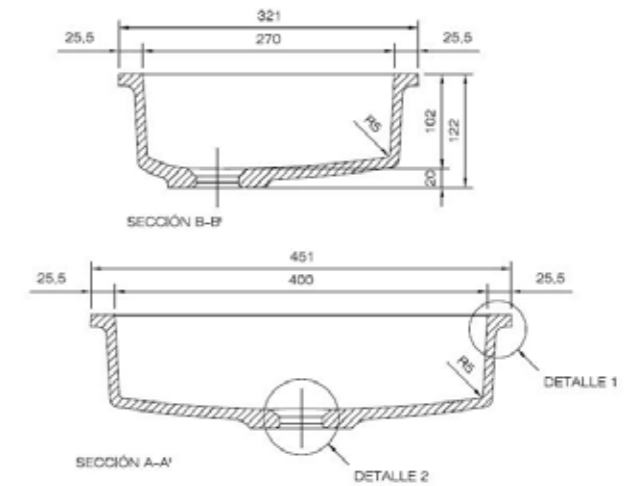

RT 2740 / 40 x 27 cm