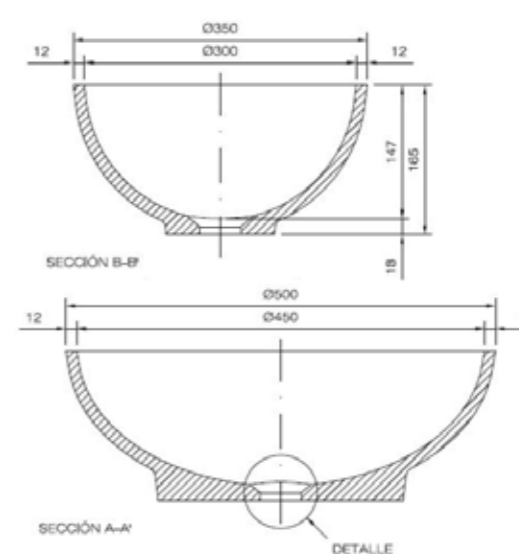

Oval bath bowls. Composed by a total of 6 models. 3 models to integrate (CP) and 3 models over Countertop (SP)

Medidas /Dimensions

40 x 27 cm (SP) - ref. OVAL 2740 SP

45 x 30 cm (SP) - ref. OVAL 3045 SP

35 x 50 cm (SP) - ref. OVAL 3550 SP

LINEA OVAL  
OVAL LINE

OVAL 2740 SP / 40 x 27 cm

OVAL 3045 SP / 45 x 30 cm

OVAL 3550 SP / 50 x 30 cm

Piletas de baño de forma redonda. Compuesta por un total de 6 modelos.  
 3 modelos con pestaña para integrar (CP) y 3 modelos sobre encimera (SP).  
 Round bath bowls. Composed by a total of 6 models. 3 models to integrate (CP) and 3 models over Countertop (SP).

**Medidas /Dimensions**

Diametro 27 (CP) - ref. **COIN D27 CP**

Diametro 30 (CP) - ref. **COIN D30 CP**

Diametro 35 (CP) - ref. **COIN D35 CP**

MODELO COIN  
 LINE COIN

**COIN D27 CP / Diámetro 27**

**COIN D30 CP / Diámetro 30 cm**

**Medidas /Dimensions**

- Diametro 27 (SP) - ref. **COIN D27 SP**
- Diametro 30 (SP) - ref. **COIN D30 SP**
- Diametro 35 (SP) - ref. **COIN D35 SP**

MODELO COIN  
 LINE COIN

**COIN D27 SP / Diámetro 27**