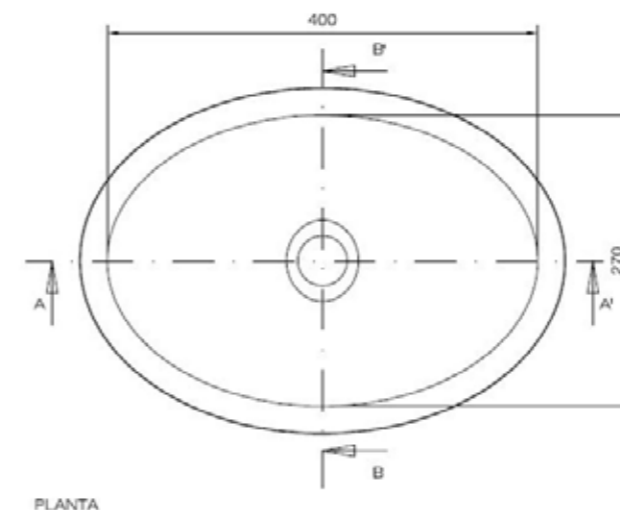

LINEA OVAL  
OVAL LINE

OVAL 2740 CP / 40 x 27 cm

OVAL 3045 CP / 45 x 30 cm

OVAL 3550 CP / 35 x 50 cm

Piletas de lavabo de forma ovalada. Compuesta por un total de 6 modelos. 3 modelos con pestaña para integrar (CP) y 3 modelos sobre encimera (SP)

Oval bath bowls. Composed by a total of 6 models. 3 models to integrate (CP) and 3 models over Countertop (SP)

Medidas /Dimensions

40 x 27 cm (SP) - ref. OVAL 2740 SP

45 x 30 cm (SP) - ref. OVAL 3045 SP

35 x 50 cm (SP) - ref. OVAL 3550 SP

LINEA OVAL  
OVAL LINE

OVAL 2740 SP / 40 x 27 cm

OVAL 3045 SP / 45 x 30 cm

OVAL 3550 SP / 50 x 30 cm

Piletas de baño de forma redonda. Compuesta por un total de 6 modelos.  
 3 modelos con pestaña para integrar (CP) y 3 modelos sobre encimera (SP).  
 Round bath bowls. Composed by a total of 6 models. 3 models to integrate (CP) and 3 models over Countertop (SP).

**Medidas /Dimensions**

Diametro 27 (CP) - ref. **COIN D27 CP**

Diametro 30 (CP) - ref. **COIN D30 CP**

Diametro 35 (CP) - ref. **COIN D35 CP**

MODELO COIN  
 LINE COIN

**COIN D27 CP / Diámetro 27**

**COIN D30 CP / Diámetro 30 cm**