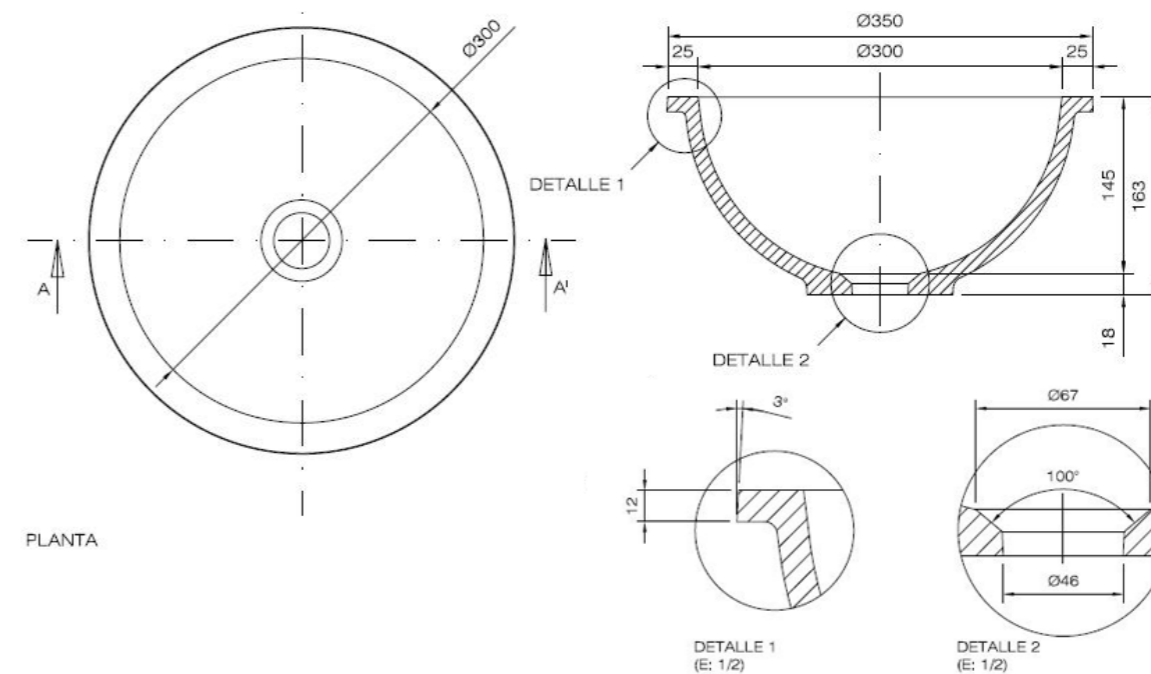

Oval bath bowls. Composed by a total of 6 models. 3 models to integrate (CP) and 3 models over Countertop (SP)

Medidas /Dimensions

40 x 27 cm (SP) - ref. OVAL 2740 SP

45 x 30 cm (SP) - ref. OVAL 3045 SP

35 x 50 cm (SP) - ref. OVAL 3550 SP

LINEA OVAL  
OVAL LINE

OVAL 2740 SP / 40 x 27 cm

OVAL 3045 SP / 45 x 30 cm

OVAL 3550 SP / 50 x 30 cm

Piletas de baño de forma redonda. Compuesta por un total de 6 modelos.  
 3 modelos con pestaña para integrar (CP) y 3 modelos sobre encimera (SP).  
 Round bath bowls. Composed by a total of 6 models. 3 models to integrate (CP) and 3 models over Countertop (SP).

**Medidas /Dimensions**

Diametro 27 (CP) - ref. **COIN D27 CP**

Diametro 30 (CP) - ref. **COIN D30 CP**

Diametro 35 (CP) - ref. **COIN D35 CP**

MODELO COIN  
 LINE COIN

**COIN D27 CP / Diámetro 27**

**COIN D30 CP / Diámetro 30 cm**

**COIN D35 CP / Diámetro 35**

Piletas de baño de forma redonda. Compuesta por un total de 6 modelos.  
 3 modelos con pestaña para integrar (CP) y 3 modelos sobre encimera (SP).  
 Round bath bowls. Composed by a total of 6 models. 3 models to integrate (CP) and 3 models over Countertop (SP).