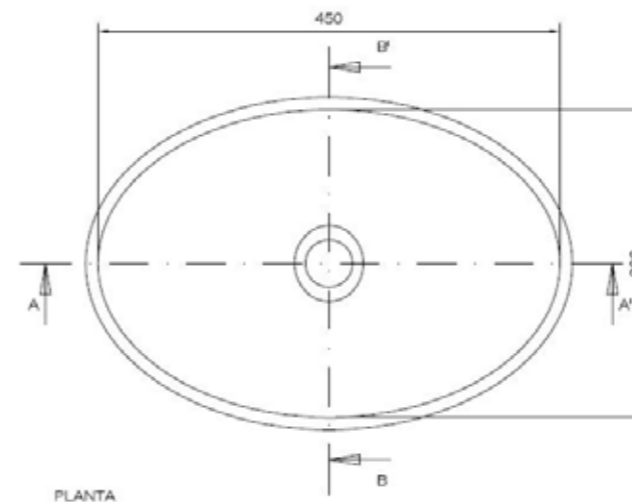

Medidas /Dimensions

85 x 30 cm - ref. **SOFT 3085 SP**

50 x 35 cm - ref. **SOFT 3550 SP**

LINEA BOX R100  
 SOFT LINE (SP)

**SOFT 3085 SP / 85 x 30 cm**

**SOFT 3550 SP / 50 x 35 cm**

Piletas de lavabo de forma ovalada. Compuesta por un total de 6 modelos. 3 modelos con pestaña para integrar (CP) y 3 modelos sobre encimera (SP)

Oval bath bowls. Composed by a total of 6 models. 3 models to integrate (CP) and 3 models over Countertop (SP)

Medidas /Dimensions

40 x 27 cm (CP) - ref. OVAL 2740 CP

45 x 30 cm (CP) - ref. OVAL 3045 CP

35 x 50 cm (CP) - ref. OVAL 3550 CP

LINEA OVAL  
OVAL LINE

OVAL 2740 CP / 40 x 27 cm

OVAL 3045 CP / 45 x 30 cm

OVAL 3550 CP / 35 x 50 cm

Piletas de lavabo de forma ovalada. Compuesta por un total de 6 modelos. 3 modelos con pestaña para integrar (CP) y 3 modelos sobre encimera (SP)

Oval bath bowls. Composed by a total of 6 models. 3 models to integrate (CP) and 3 models over Countertop (SP)

Medidas /Dimensions

40 x 27 cm (SP) - ref. OVAL 2740 SP

45 x 30 cm (SP) - ref. OVAL 3045 SP

35 x 50 cm (SP) - ref. OVAL 3550 SP