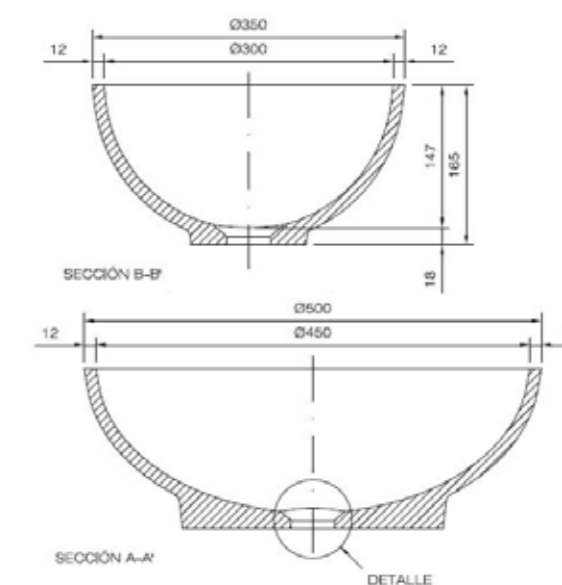

Oval bath bowls. Composed by a total of 6 models. 3 models to integrate (CP) and 3 models over Countertop (SP)

Medidas /Dimensions

40 x 27 cm (CP) - ref. OVAL 2740 CP

45 x 30 cm (CP) - ref. OVAL 3045 CP

35 x 50 cm (CP) - ref. OVAL 3550 CP

LINEA OVAL  
OVAL LINE

OVAL 2740 CP / 40 x 27 cm

OVAL 3045 CP / 45 x 30 cm

OVAL 3550 CP / 35 x 50 cm

Piletas de lavabo de forma ovalada. Compuesta por un total de 6 modelos. 3 modelos con pestaña para integrar (CP) y 3 modelos sobre encimera (SP)

Oval bath bowls. Composed by a total of 6 models. 3 models to integrate (CP) and 3 models over Countertop (SP)

Medidas /Dimensions

40 x 27 cm (SP) - ref. OVAL 2740 SP

45 x 30 cm (SP) - ref. OVAL 3045 SP

35 x 50 cm (SP) - ref. OVAL 3550 SP

**Medidas /Dimensions**

Diametro 27 (CP) - ref. **COIN D27 CP**

Diametro 30 (CP) - ref. **COIN D30 CP**

Diametro 35 (CP) - ref. **COIN D35 CP**

MODELO COIN  
 LINE COIN

**COIN D27 CP / Diámetro 27**

**COIN D30 CP / Diámetro 30 cm**