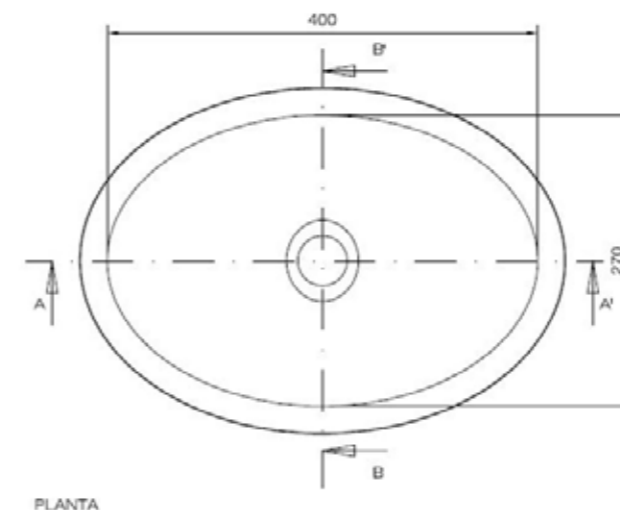

Medidas /Dimensions

85 x 30 cm - ref. **SOFT 3085 SP**

50 x 35 cm - ref. **SOFT 3550 SP**

LINEA BOX R100  
 SOFT LINE (SP)

**SOFT 3085 SP / 85 x 30 cm**

**SOFT 3550 SP / 50 x 35 cm**

Piletas de lavabo de forma ovalada. Compuesta por un total de 6 modelos. 3 modelos con pestaña para integrar (CP) y 3 modelos sobre encimera (SP)

Oval bath bowls. Composed by a total of 6 models. 3 models to integrate (CP) and 3 models over Countertop (SP)

Medidas /Dimensions

40 x 27 cm (CP) - ref. OVAL 2740 CP

45 x 30 cm (CP) - ref. OVAL 3045 CP

35 x 50 cm (CP) - ref. OVAL 3550 CP

LINEA OVAL  
OVAL LINE

OVAL 2740 CP / 40 x 27 cm

OVAL 3045 CP / 45 x 30 cm

OVAL 3550 CP / 35 x 50 cm

Piletas de lavabo de forma ovalada. Compuesta por un total de 6 modelos. 3 modelos con pestaña para integrar (CP) y 3 modelos sobre encimera (SP)

Oval bath bowls. Composed by a total of 6 models. 3 models to integrate (CP) and 3 models over Countertop (SP)

Medidas /Dimensions

40 x 27 cm (SP) - ref. OVAL 2740 SP

45 x 30 cm (SP) - ref. OVAL 3045 SP

35 x 50 cm (SP) - ref. OVAL 3550 SP