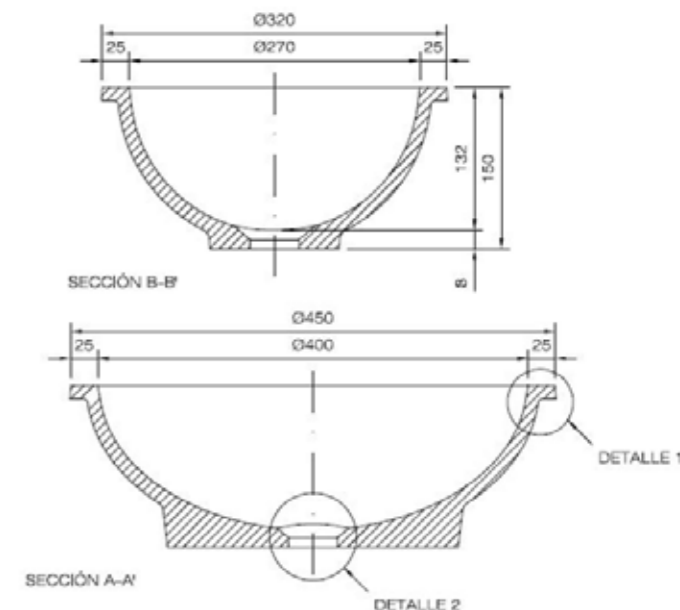

Medidas /Dimensions

85 x 30 cm - ref. **SOFT 3085 SP**

50 x 35 cm - ref. **SOFT 3550 SP**

LINEA BOX R100  
 SOFT LINE (SP)

**SOFT 3085 SP / 85 x 30 cm**

**SOFT 3550 SP / 50 x 35 cm**

Piletas de lavabo de forma ovalada. Compuesta por un total de 6 modelos. 3 modelos con pestaña para integrar (CP) y 3 modelos sobre encimera (SP)

Oval bath bowls. Composed by a total of 6 models. 3 models to integrate (CP) and 3 models over Countertop (SP)

Medidas /Dimensions

40 x 27 cm (CP) - ref. OVAL 2740 CP

45 x 30 cm (CP) - ref. OVAL 3045 CP

35 x 50 cm (CP) - ref. OVAL 3550 CP

LINEA OVAL  
OVAL LINE

OVAL 2740 CP / 40 x 27 cm

OVAL 3045 CP / 45 x 30 cm

OVAL 3550 CP / 35 x 50 cm

Piletas de lavabo de forma ovalada. Compuesta por un total de 6 modelos. 3 modelos con pestaña para integrar (CP) y 3 modelos sobre encimera (SP)

Oval bath bowls. Composed by a total of 6 models. 3 models to integrate (CP) and 3 models over Countertop (SP)

Medidas /Dimensions

40 x 27 cm (SP) - ref. OVAL 2740 SP

45 x 30 cm (SP) - ref. OVAL 3045 SP

35 x 50 cm (SP) - ref. OVAL 3550 SP