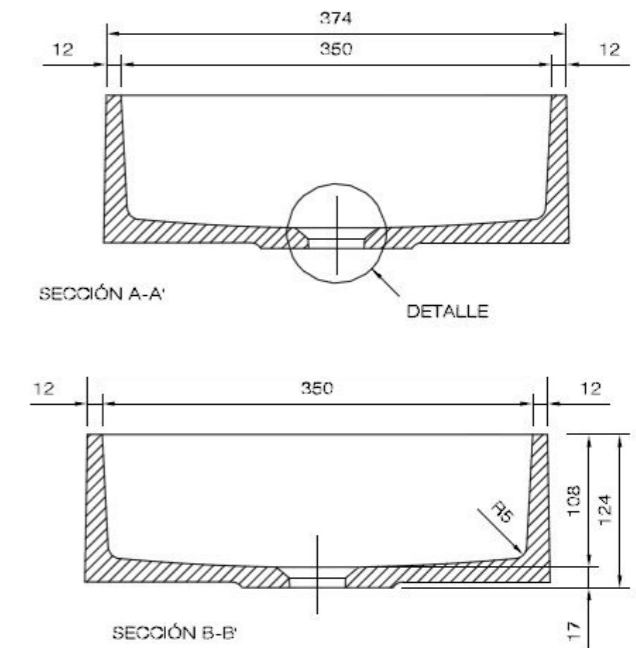

### Medidas /Dimensions

85 x 30 cm - **ref. CRT 3085**

50 x 35 cm - **ref. CRT 3550**

LINEA BOX R20  
CRT SERIES

Medidas /Dimensions

35 x 35 cm (CP) - ref. LAKE3535 CP

35 x 50 cm (CP) - ref. LAKE3550 CP

LINEA BOX R7  
LAKE LINE

LAKE 3535 CP / 35 x 35 cm

LAKE 3550 CP / 35 x 50 cm

Linea de piletas de lavabo con radio interior de 70 mm. compuesta por 4 modelos. 2 modelos con pestaño para integrar (CP) y 2 modelos sobre encimera (SP)  
 Line of bath bowls with inner radius of 70 mm. includes 4 models. 2 models to integrate (CP) and 2 models over countertop (SP)

Medidas /Dimensions

35 x 35 cm (SP) - ref. LAKE3535 SP

35 x 50 cm (SP)- ref. LAKE3550 SP

LINEA BOX R7  
 LAKE LINE

LAKE 3535 SP / 35 x 35 cm

LAKE 3550 SP / 35 x 50 cm

Piletas de lavabo con radio interior 100 mm. Compuesta por un total de 10 modelos.  
 5 modelos con pestaña para integrar (CP) y 5 modelos sobre encimera (SP).  
 Line of bath bowls with inner radius of 100 mm. Includes 10 models. 5 models to integrate (CP) and 5 models over countertop (SP)

Medidas /Dimensions

40 x 27 cm - ref. SOFT 2740 CP

45 x 30 cm - ref. SOFT 3045 CP

50 x 30 cm - ref. SOFT 3050 CP

LINEA BOX R100  
 SOFT LINE (CP)

SOFT 2740 CP / 40 x 27 cm

SOFT 3045 CP / 45 x 30 cm

SOFT 3050 CP / 50 x 30 cm