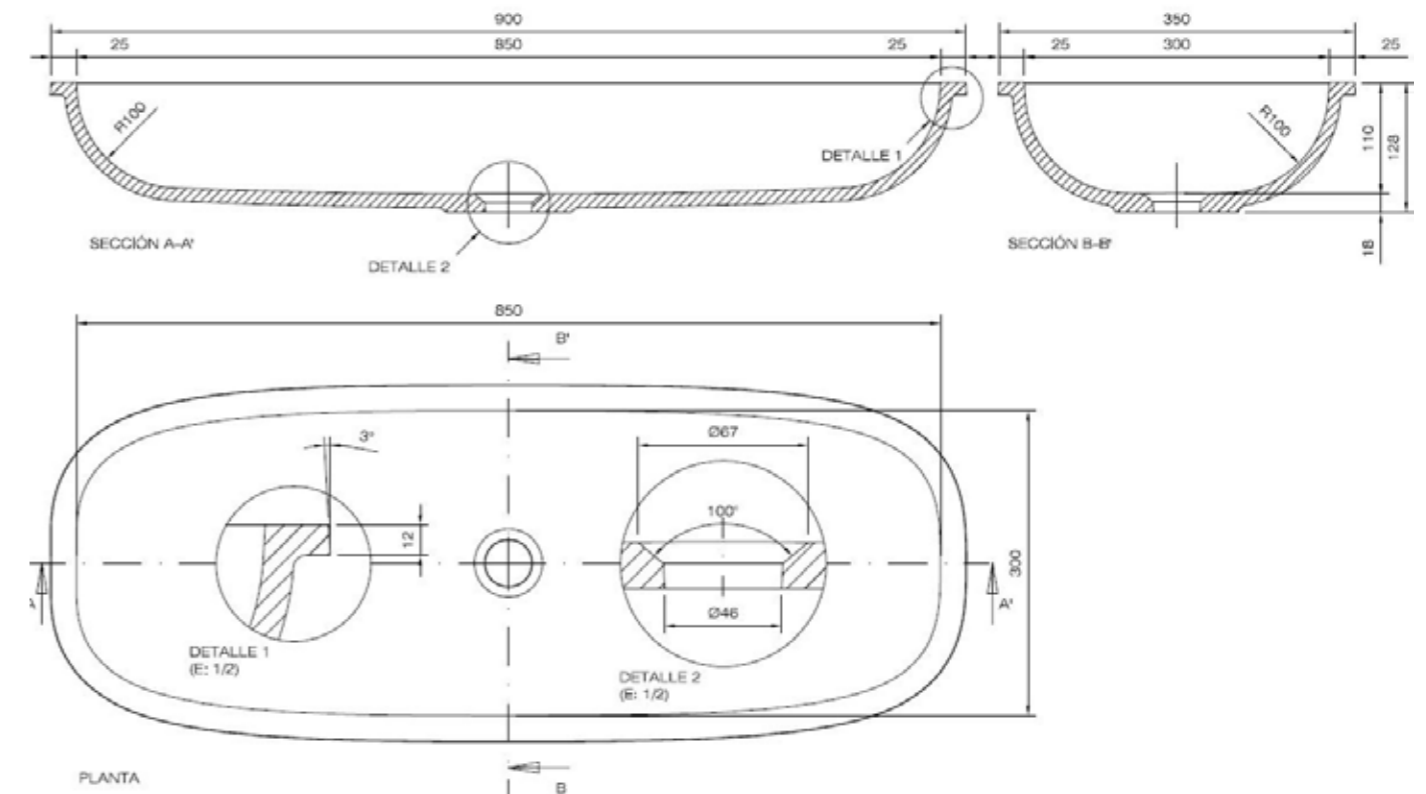

SOFT 3085 CP / 85 x 30 cm