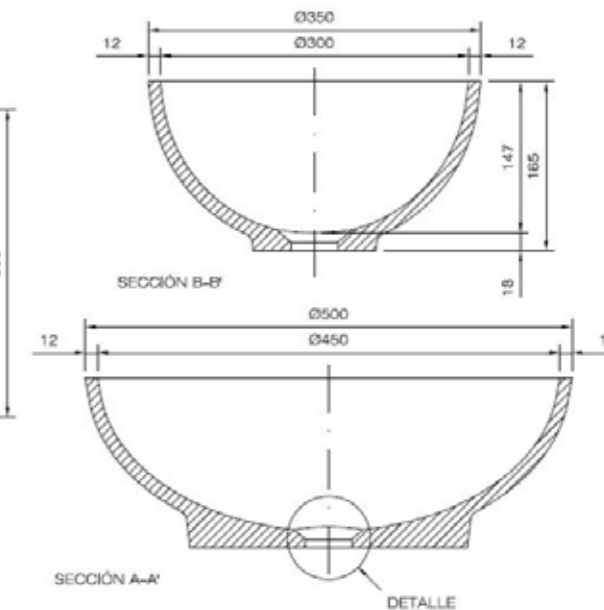

Medidas /Dimensions

85 x 30 cm - ref. **SOFT 3085 SP**

50 x 35 cm - ref. **SOFT 3550 SP**

LINEA BOX R100  
 SOFT LINE (SP)

**SOFT 3085 SP / 85 x 30 cm**

**SOFT 3550 SP / 50 x 35 cm**

Piletas de lavabo de forma ovalada. Compuesta por un total de 6 modelos. 3 modelos con pestaña para integrar (CP) y 3 modelos sobre encimera (SP)

Oval bath bowls. Composed by a total of 6 models. 3 models to integrate (CP) and 3 models over Countertop (SP)

Medidas /Dimensions

40 x 27 cm (CP) - ref. OVAL 2740 CP

45 x 30 cm (CP) - ref. OVAL 3045 CP

35 x 50 cm (CP) - ref. OVAL 3550 CP

LINEA OVAL  
OVAL LINE

OVAL 2740 CP / 40 x 27 cm

OVAL 3045 CP / 45 x 30 cm

OVAL 3550 CP / 35 x 50 cm

Piletas de lavabo de forma ovalada. Compuesta por un total de 6 modelos. 3 modelos con pestaña para integrar (CP) y 3 modelos sobre encimera (SP)

Oval bath bowls. Composed by a total of 6 models. 3 models to integrate (CP) and 3 models over Countertop (SP)

Medidas /Dimensions

40 x 27 cm (SP) - ref. OVAL 2740 SP

45 x 30 cm (SP) - ref. OVAL 3045 SP

35 x 50 cm (SP) - ref. OVAL 3550 SP