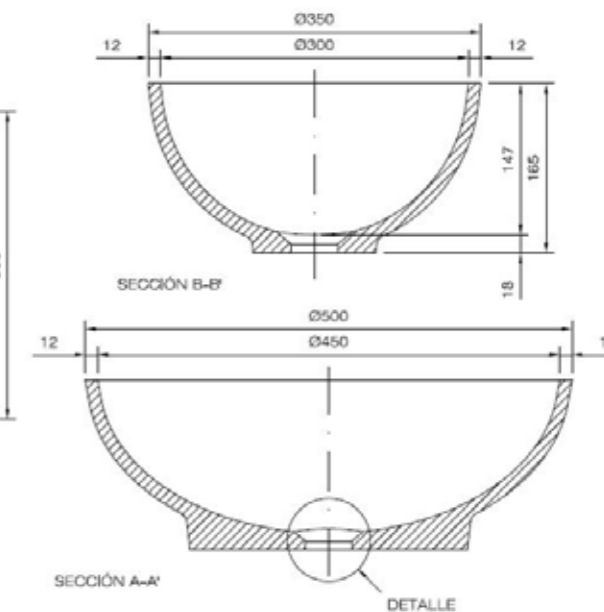

LINEA OVAL  
OVAL LINE

OVAL 2740 CP / 40 x 27 cm

OVAL 3045 CP / 45 x 30 cm

OVAL 3550 CP / 35 x 50 cm

Piletas de lavabo de forma ovalada. Compuesta por un total de 6 modelos. 3 modelos con pestaña para integrar (CP) y 3 modelos sobre encimera (SP)

Oval bath bowls. Composed by a total of 6 models. 3 models to integrate (CP) and 3 models over Countertop (SP)

Medidas /Dimensions

40 x 27 cm (SP) - ref. OVAL 2740 SP

45 x 30 cm (SP) - ref. OVAL 3045 SP

35 x 50 cm (SP) - ref. OVAL 3550 SP

LINEA OVAL  
OVAL LINE

OVAL 2740 SP / 40 x 27 cm

OVAL 3045 SP / 45 x 30 cm

OVAL 3550 SP / 50 x 30 cm

Piletas de baño de forma redonda. Compuesta por un total de 6 modelos.  
 3 modelos con pestaña para integrar (CP) y 3 modelos sobre encimera (SP).  
 Round bath bowls. Composed by a total of 6 models. 3 models to integrate (CP) and 3 models over Countertop (SP).

**Medidas /Dimensions**

Diametro 27 (CP) - ref. **COIN D27 CP**

Diametro 30 (CP) - ref. **COIN D30 CP**

Diametro 35 (CP) - ref. **COIN D35 CP**

MODELO COIN  
 LINE COIN

**COIN D27 CP / Diámetro 27**

**COIN D30 CP / Diámetro 30 cm**