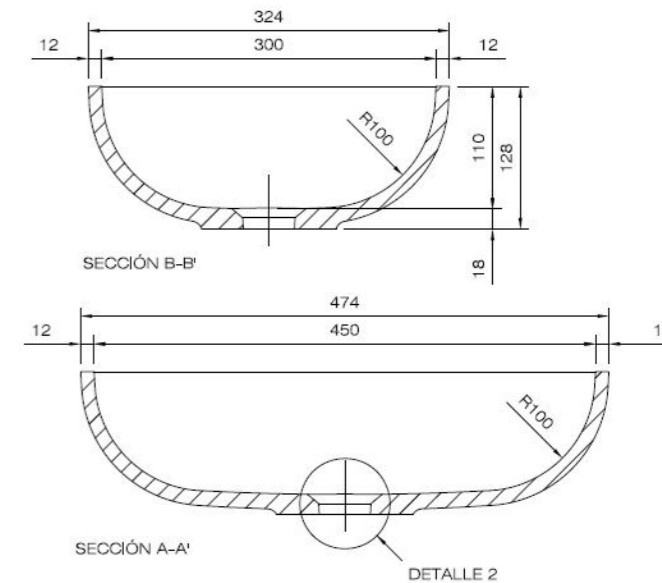

SOFT 3045 SP / 45 x 30 cm