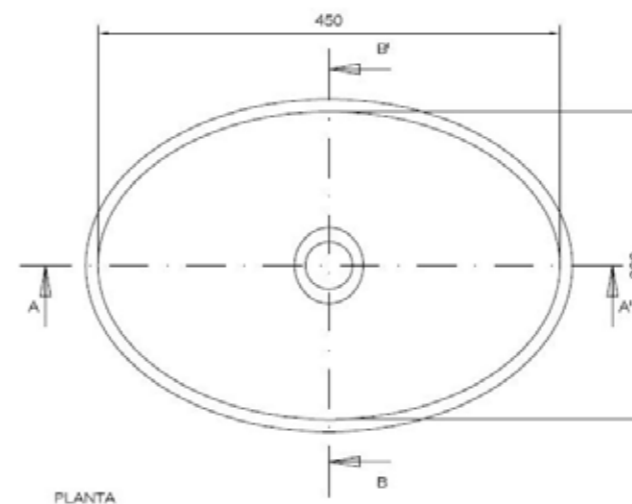

LINEA OVAL  
OVAL LINE

OVAL 2740 CP / 40 x 27 cm

OVAL 3045 CP / 45 x 30 cm

OVAL 3550 CP / 35 x 50 cm

Piletas de lavabo de forma ovalada. Compuesta por un total de 6 modelos. 3 modelos con pestaña para integrar (CP) y 3 modelos sobre encimera (SP)

Oval bath bowls. Composed by a total of 6 models. 3 models to integrate (CP) and 3 models over Countertop (SP)

Medidas /Dimensions

40 x 27 cm (SP) - ref. OVAL 2740 SP

45 x 30 cm (SP) - ref. OVAL 3045 SP

35 x 50 cm (SP) - ref. OVAL 3550 SP

LINEA OVAL  
OVAL LINE

OVAL 2740 SP / 40 x 27 cm

OVAL 3045 SP / 45 x 30 cm

OVAL 3550 SP / 50 x 30 cm

Piletas de baño de forma redonda. Compuesta por un total de 6 modelos.  
 3 modelos con pestaña para integrar (CP) y 3 modelos sobre encimera (SP).  
 Round bath bowls. Composed by a total of 6 models. 3 models to integrate (CP) and 3 models over Countertop (SP).

**Medidas /Dimensions**

Diametro 27 (CP) - ref. **COIN D27 CP**

Diametro 30 (CP) - ref. **COIN D30 CP**

Diametro 35 (CP) - ref. **COIN D35 CP**

MODELO COIN  
 LINE COIN

**COIN D27 CP / Diámetro 27**

**COIN D30 CP / Diámetro 30 cm**